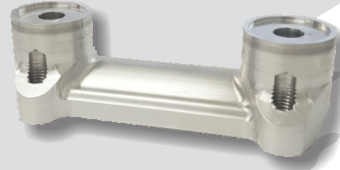

R1690.00

SUSPENSION  
LOWERING KIT

R1690.00

STANDARD  
SUSPENSION KIT

R470.00

OIL FILLER COVER

R390.00

REPLACEMENT  
RESERVOIR CAP