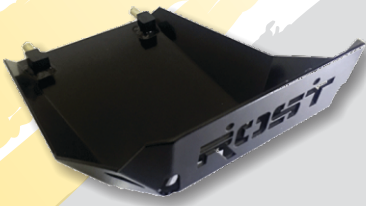

HUSQVARNA 701

(2018 AND DOWN)

R1800.00

BASH PLATE
HEAVY DUTY