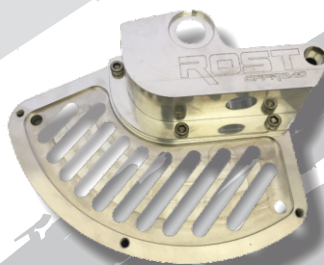

# HUSQVARNA 300

(2018 AND DOWN)

R350.00

CHAIN GUARD

R150.00

OIL FILLER PLUG

R1750.00

FRONT SHARK FIN  
DISC PROTECTOR