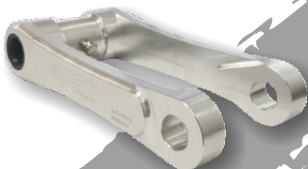

Available in:

14.5 mm

19.5 mm

24.5 mm

R900.00

STEERING BAR RAISER

R1300.00

STEERING DAMPER  
BASE TOWER