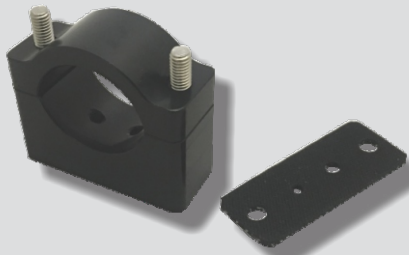

BMW GPS CLAMP

R700.00

SOS BRACKET

R100.00

LOCK PIN ALL TYPES

R350.00

GPS CLAMP

R350.00