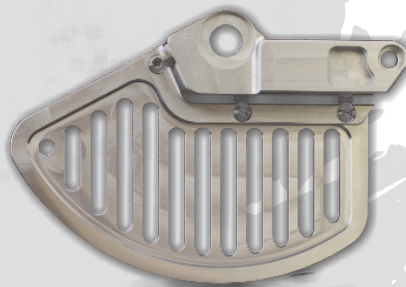

# YAMAHA 250

R700.00

YZF CHAIN GUARD

R700.00

YZ/F FORK BLANK PROTO  
TYPE FORK PROTECTOR

R1500.00

YZ FRONT SHARK FIN  
COMPLETE DISC PROTECTOR

R1600.00