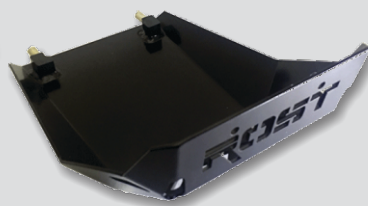

R1500.00

BASH PLATE
LIGHT DUTY