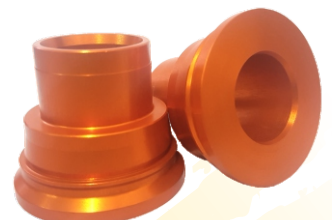

R200.00

WHEEL SPACER
REAR SET

TREATED or CLEARANCE HOLE