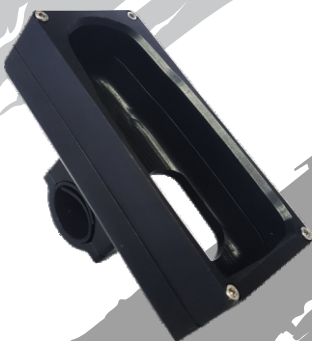

R1300.00
GARMIN 60