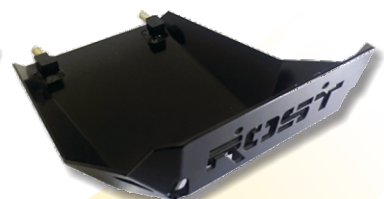

R260.00

CLUTCH  
RESERVOIR CAP

R1800.00

BASH PLATE  
HEAVY DUTY

R1500.00

BASH PLATE  
LIGHT DUTY

(2014)

**R390.00**  
**FRONT BRAKE RESERVOIR CAP**