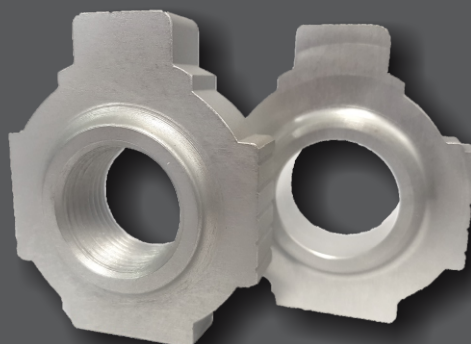

KTM 990

R225.00
CHAIN TENSIONER
TREATED or CLEARANCE HOLE