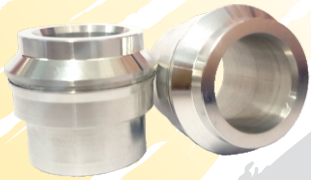

R200.00
WHEEL SPACER FRONT
(2016 & Up) SET