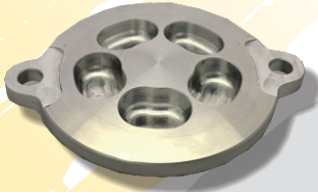

R1690.00

SUSPENSION  
LOWERING KIT

R1690.00

STANDARD  
SUSPENSION KIT

R470.00

OIL FILLER COVER

R390.00

REPLACEMENT  
RESERVOIR CAP