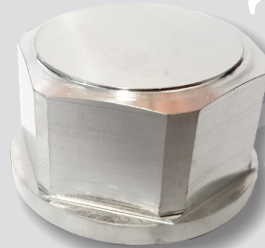

# KTM 690

R1690.00

LUGGAGE RACK

R200.00

FRONT AXLE NUT

KTM 690/1190

R200.00

REAR WHEEL NUT