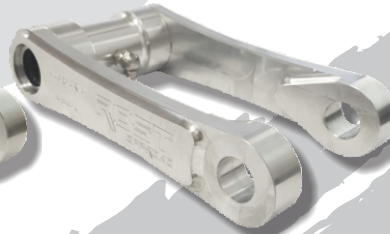

Available in:  
14.5 mm  
19.5 mm  
24.5 mm

R900.00

STEERING BAR RAISER

R1500.00

STEERING DAMPER  
BASE TOWER

R1690.00

SUSPENSION  
LOWERING KIT

R1690.00

STANDARD  
SUSPENSION KIT

R1690.00

2019 LOWERING KIT

TREATED or CLEARANCE HOLE

R225.00

CHAIN TENSIONER

R390.00

BREMBO CAP