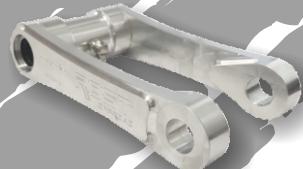

R1690.00

STANDARD
SUSPENSION KIT