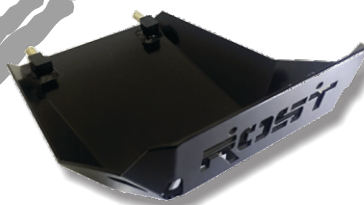

R260.00

CLUTCH  
RESERVOIR CAP

R1800.00

BASH PLATE  
HEAVY DUTY

R1500.00

BASH PLATE  
LIGHT DUTY

(2014)

**R390.00**  
**FRONT BRAKE RESERVOIR CAP**